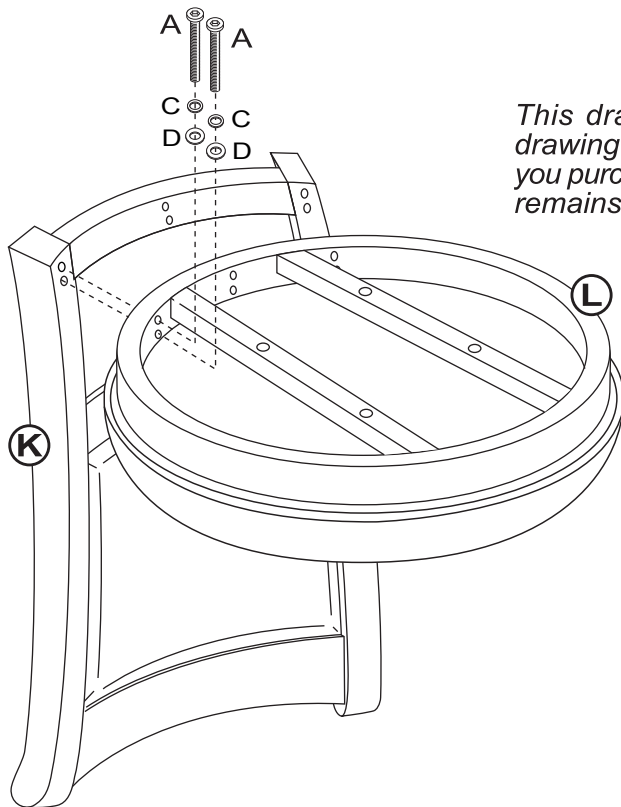

DENNERY WOOD SWIVEL STOOL

Model # 4472-826 / 827 Counter Stool

Model # 4472-830 / 831 Bar Stool

Date: 09-12-10

Examine all packaging material for small parts that may have come loose during shipment. Periodic checks are recommended to insure that all components are in proper position, tight and free from damage. Keep this assembly instruction for future reference. Adult assembly is required. Customer Service Phone Number: 502-562-0000

HARDWARE LIST

- A (14) Long Allen Bolts M6 x 40mm
- B (4) Short Allen Bolts M6 x 25mm
- C (14) Spring Washers 13mm
- D (14) Flat Washers 16.5mm
- E (1) Allen Wrench

PARTS LIST

- K (1) Stool Back
- L (1) Seat Cushion
- M (4) Leg Panels
- N (1) Small Support Ring
- P (1) Large Support Ring

This drawing is a generic drawing of the original item you purchased. All assembly remains the same.

STEP 1

Begin the assembly by attaching the Seat Base (L) to the Stool Back (K). Once in place, secure each arm of the Stool Back using 2 Long Allen Bolts (A) 2 Spring Washers (C) & 2 Flat Washers (D) per each side. Tighten all bolts using Allen Wrenches (E).

STEP 2

Attach each Leg (M) to the Large Support Ring (P) by using 1 Long Allen Bolt (A), 1 Spring Washer (C) & 1 Flat Washer (D) per each Leg. Do not fully tighten bolts.

STEP 3

Slowly insert the assembled Leg base into Small Support Ring (N) in place by using 1 Long Allen Bolt (A), 1 Spring Washer (C) & 1 Flat Washer (D) per each Leg. Tighten all bolts using Allen Wrench (E).