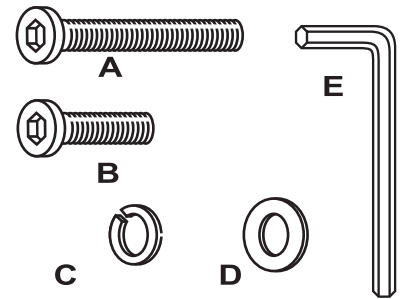

DENNERY WOOD SWIVEL STOOL

Model # 4472-826 / 827 Counter Stool

Model # 4472-830 / 831 Bar Stool

Date: 09-12-10

Examine all packaging material for small parts that may have come loose during shipment. Periodic checks are recommended to insure that all components are in proper position, tight and free from damage. Keep this assembly instruction for future reference. Adult assembly is required. Customer Service Phone Number: 502-562-0000

HARDWARE LIST

- A (14) Long Allen Bolts M6 x 40mm
- B (4) Short Allen Bolts M6 x 25mm
- C (14) Spring Washers 13mm
- D (14) Flat Washers 16.5mm
- E (1) Allen Wrench

PARTS LIST

- K (1) Stool Back
- L (1) Seat Cushion
- M (4) Leg Panels
- N (1) Small Support Ring
- P (1) Large Support Ring

This drawing is a generic drawing of the original item you purchased. All assembly remains the same.

STEP 1

Begin the assembly by attaching the Seat Base (L) to the Stool Back (K). Once in place, secure each arm of the Stool Back using 2 Long Allen Bolts (A) 2 Spring Washers (C) & 2 Flat Washers (D) per each side. Tighten all bolts using Allen Wrenches (E).

STEP 2

Attach each Leg (M) to the Large Support Ring (P) by using 1 Long Allen Bolt (A), 1 Spring Washer (C) & 1 Flat Washer (D) per each Leg. Do not fully tighten bolts.

STEP 3

Slowly insert the assembled Leg base into Small Support Ring (N) in place by using 1 Long Allen Bolt (A), 1 Spring Washer (C) & 1 Flat Washer (D) per each Leg. Tighten all bolts using Allen Wrench (E).