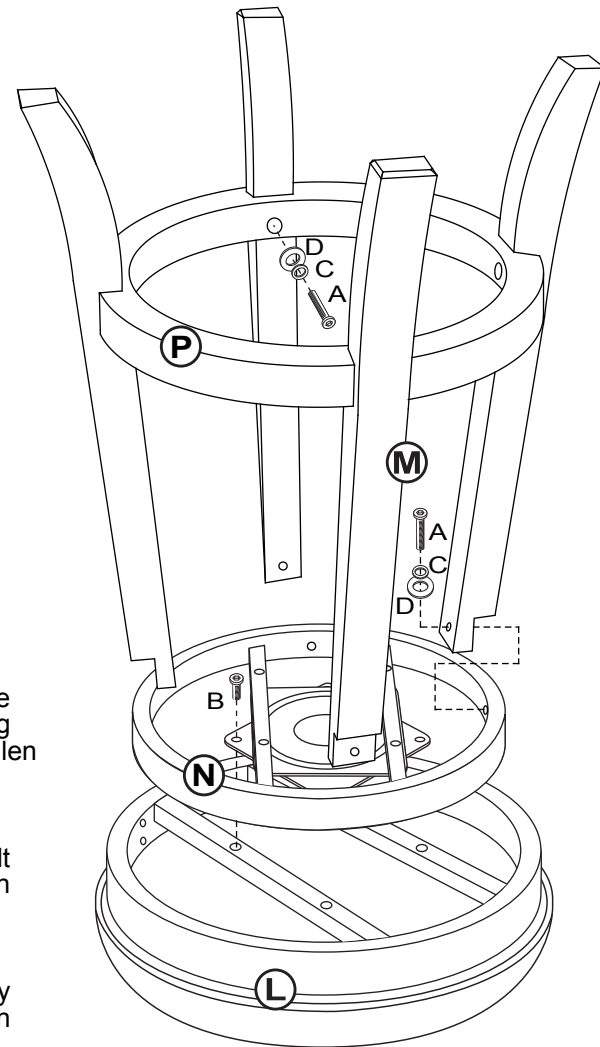

DENNERY WOOD SWIVEL STOOL

Model # 4472-826 / 827 Counter Stool

Model # 4472-830 / 831 Bar Stool

Date: 09-12-10

Examine all packaging material for small parts that may have come loose during shipment. Periodic checks are recommended to insure that all components are in proper position, tight and free from damage. Keep this assembly instruction for future reference. Adult assembly is required. Customer Service Phone Number: 502-562-0000

HARDWARE LIST

- A (14) Long Allen Bolts M6 x 40mm
- B (4) Short Allen Bolts M6 x 25mm
- C (14) Spring Washers 13mm
- D (14) Flat Washers 16.5mm
- E (1) Allen Wrench

PARTS LIST

- K (1) Stool Back
- L (1) Seat Cushion
- M (4) Leg Panels
- N (1) Small Support Ring
- P (1) Large Support Ring

This drawing is a generic drawing of the original item you purchased. All assembly remains the same.

STEP 1

Begin the assembly by attaching the Seat Base (L) to the Stool Back (K). Once in place, secure each arm of the Stool Back using 2 Long Allen Bolts (A) 2 Spring Washers (C) & 2 Flat Washers (D) per each side. Tighten all bolts using Allen Wrenches (E).

STEP 2

Attach each Leg (M) to the Large Support Ring (P) by using 1 Long Allen Bolt (A), 1 Spring Washer (C) & 1 Flat Washer (D) per each Leg. Do not fully tighten bolts.

STEP 3

Slowly insert the assembled Leg base into Small Support Ring (N) in place by using 1 Long Allen Bolt (A), 1 Spring Washer (C) & 1 Flat Washer (D) per each Leg. Tighten all bolts using Allen Wrench (E).